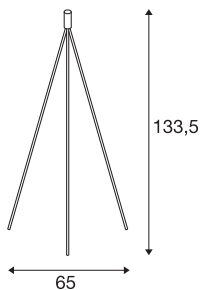

## FENDA

floor stand, A60, black, without shade, max. 40W

The FENDA floor stand from our MIX & MATCH light system comes in chrome and black it can be individually combined with our FENDA lamp shades. With its in-built E27 socket, the luminaire is suitable for both LED and energy-saving lamps.

### TECHNICAL DATA

|                             |                        |
|-----------------------------|------------------------|
| Item no.:                   | 155490                 |
| Socket                      | E27                    |
| Number of sockets           | 1                      |
| Primary nominal voltage     | 220-240V ~50/60Hz mA/V |
| Width                       | 65 cm                  |
| Height                      | 133,5 cm               |
| Net weight                  | 1.74 kg                |
| Gross weight                | 2.075 kg               |
| IP Code                     | IP 20                  |
| Safety class                | II                     |
| Impact resistance class     | IK03                   |
| Impact resistance           | 0,35 Joule             |
| Assembly                    | Mobile                 |
| Wattage                     | 40 W                   |
| Color                       | black                  |
| Maximum ambient temperature | 40 °C                  |
| BIG WHITE Page              | 105                    |