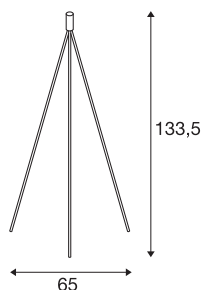

FENDA

floor stand, A60, chrome, without shade, max. 40W

The FENDA floor stand from our MIX & MATCH light system comes in chrome and black it can be individually combined with our FENDA lamp shades. With its in-built E27 socket, the luminaire is suitable for both LED and energy-saving lamps.

TECHNICAL DATA

Item no.:	155492
Socket	E27
Number of sockets	1
Primary nominal voltage	220-240V ~50/60Hz mA/V
Width	65 cm
Height	133,5 cm
Net weight	2.012 kg
Gross weight	2.381 kg
IP Code	IP 20
Safety class	II
Impact resistance class	IK03
Impact resistance	0,35 Joule
Assembly	Mobile
Wattage	40 W
Color	chrome
Maximum ambient temperature	40 °C
BIG WHITE Page	105