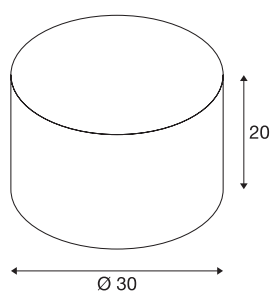

FENDA

lamp shade, round, beige, Ø/H 30/20 cm

Elegant FENDA MIX & MATCH System Textile Shade with a diameter of 30 cm.

TECHNICAL DATA

Item no.:	155583
Height	20 cm
Diameter	30 cm
Net weight	0.368 kg
Gross weight	0.758 kg
IP Code	IP 20
Color	beige
BIG WHITE Page	277

Accessories

155570	FENDA , cover, white acrylic glass, Ø 29.8 cm
--------	--