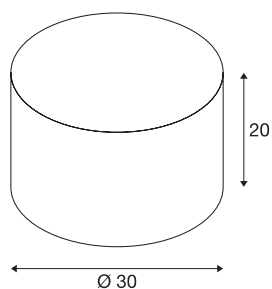

FENDA

lamp shade, round, black/copper, Ø/H 30/20 cm

The FENDA lamp shade comes in new trendy colours from our MIX & MATCH light system and allows you to individually combine with FENDA lamp shades.

TECHNICAL DATA

Item no.:	155592
Height	20 cm
Diameter	30 cm
Net weight	0.354 kg
Gross weight	0.744 kg
IP Code	IP 20
Color	copper
BIG WHITE Page	277