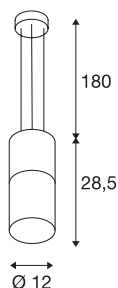

LISENNE

pendant, TC-(D,H,T,Q)SE, stone-grey, max. 23W

The discreet LISENNE pendant light features a smoked glass effect and comes with a base made from basalt. Thanks to the integrated E27 base, this light is suitable for LED and energy-saving bulbs. The light can be connected directly to the 230V mains power supply.

TECHNICAL DATA

Item no.:	155714
Socket	E27
Number of sockets	1
Primary nominal voltage	220-240V ~50/60Hz mA/V
Pendant length	180 cm
Height	28.5 cm
Diameter	12 cm
Net weight	2.892 kg
Gross weight	3.748 kg
IP Code	IP 20
Safety class	I
Assembly	Surface
Assembly details	Ceiling
Wattage	23 W
Color	grey
BIG WHITE Page	164

Recommended lamp

1005268	ST58 E27 , transparent LED light, 7.5W 2700K CRI90 320°
1005289	T38 E27 , white LED light, 8W 3000K CRI90 240°