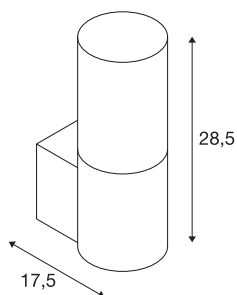

LISENNE

wall light, TC-(D,H,T,Q)SE, stone-grey, max. 23W

The discreet LISENNE wall light features a smoked glass effect and comes with a base made from basalt. Thanks to the integrated E27 base, this light is suitable for LED and energy-saving bulbs. The light can be connected directly to the 230V mains power supply.

TECHNICAL DATA

Item no.:	155752
Socket	E27
Number of sockets	1
Primary nominal voltage	220-240V ~50/60Hz mA/V
Height	28.5 cm
Diameter	12 cm
Depth	17.5 cm
Net weight	3.196 kg
Gross weight	3.945 kg
IP Code	IP 20
Safety class	I
Assembly	Surface
Assembly details	Wall
Wattage	23 W
Color	grey
BIG WHITE Page	213