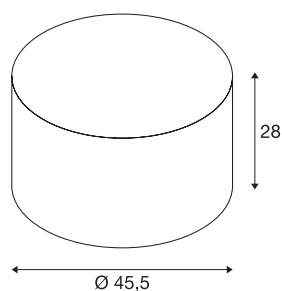

FENDA

lamp shade, round, white, Ø/H 45.5/28 cm

FENDA lamp shade with 455 mm diameter and 280 mm height in white.

TECHNICAL DATA

Item no.:	156111
Height	28 cm
Diameter	45.5 cm
Net weight	0.645 kg
Gross weight	1.868 kg
IP Code	IP 20
Color	white
BIG WHITE Page	277

Accessories

156100	FENDA , cover, white acrylic glass, Ø 45.5 cm
--------	--