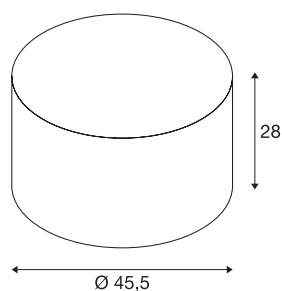

FENDA

lamp shade, round, beige, Ø/H 45.5/28 cm

FENDA lamp shade with 455 mm diameter and 280 mm height in beige.

TECHNICAL DATA

Item no.:	156113
Height	28 cm
Diameter	45.5 cm
Net weight	0.63 kg
Gross weight	1.842 kg
IP Code	IP 20
Color	beige
BIG WHITE Page	277

Accessories

156100	FENDA , cover, white acrylic glass, Ø 45.5 cm
--------	--