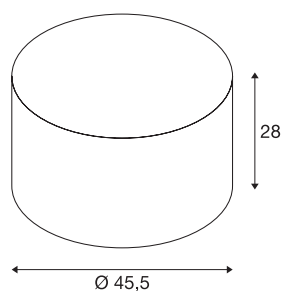

FENDA

lamp shade, round, black/copper, Ø/H 45.5/28 cm

FENDA lamp shade with 455 mm diameter and 280 mm height in black/ copper.

TECHNICAL DATA

Item no.:	156122
Height	28 cm
Diameter	45.5 cm
Net weight	0.592 kg
Gross weight	1.802 kg
IP Code	IP 20
Color	copper
BIG WHITE Page	277