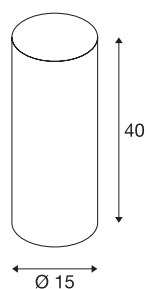

FENDA

lamp shade, round, white, Ø/H 15/40 cm

FENDA lamp shade with 150 mm diameter and 400 mm height in white.

TECHNICAL DATA

Item no.:	156141
Height	40 cm
Diameter	15 cm
Net weight	0.181 kg
Gross weight	0.467 kg
IP Code	IP 20
Color	white
BIG WHITE Page	155