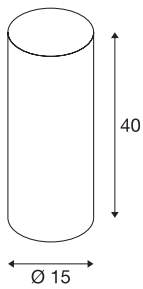

## FENDA

lamp shade, round, beige, Ø/H 15/40 cm

FENDA lamp shade with 150 mm diameter and 400 mm height in beige.

### TECHNICAL DATA

Item no.:	156143
Height	40 cm
Diameter	15 cm
Net weight	0.236 kg
Gross weight	0.515 kg
IP Code	IP 20
Color	beige
BIG WHITE Page	155