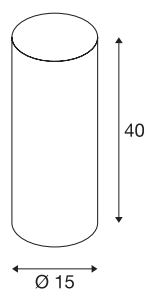

## FENDA

lamp shade, round, black/copper, Ø/H 15/40 cm

FENDA lamp shade with 150 mm diameter and 400 mm height in black/copper.

## TECHNICAL DATA

Item no.:	156152
Height	40 cm
Diameter	15 cm
Net weight	0.218 kg
Gross weight	0.495 kg
IP Code	IP 20
Color	copper
BIG WHITE Page	155