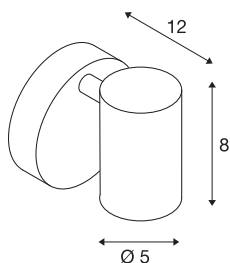

## HELIA

wall and ceiling light, single-headed, LED, 3000K, 35°, black

The functional HELIA wall and ceiling light consists of an aluminium structure that is optionally available with a black or white housing. The lamp head can also be rotated and swivelled. Thanks to the built-in Premium LED, the single-headed HELIA luminaire is ready for direct connection to the 230V mains power supply.

## TECHNICAL DATA

Item no.:	156500
Primary nominal voltage	220-240V ~50/60Hz mA/V
Secondary power / secondary voltage	500mA
Width	9 cm
Height	9.5 cm
Depth	12 cm
Net weight	0.437 kg
Gross weight	0.574 kg
IP Code	IP 20
Safety class	I
Assembly	Surface
Assembly details	Ceiling, Wall
Dimmable	Yes
Dimming technology	trailing edge
Wattage	10 W
Lumen	700 lm
Colour temperature	3000 Kelvin
Beam angle	35 °
Color	black
CRI	90
LXXBXX data	L70B50
Minimum ambient temperature	-20 °C

## Light Source

916387	 An energy label icon consisting of a vertical rectangle with 'A' at the top and 'G' at the bottom, followed by a yellow arrow pointing to the right with the letter 'E' inside it.	<b>Maximum ambient temperature</b>	50 °C
		<b>BIG WHITE Page</b>	299