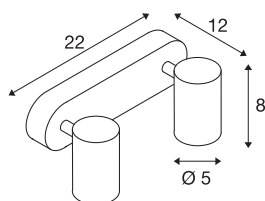

HELIA

wall and ceiling light, double-headed, LED, 3000K, 35°, black

The functional HELIA wall and ceiling light consists of an aluminium structure that is optionally available with a black or white housing. The lamp head can also be rotated and swivelled. Thanks to the built-in Premium LED, the single-headed HELIA luminaire is ready for direct connection to the 230V mains power supply.

TECHNICAL DATA

Item no.:	156510
Primary nominal voltage	220-240V ~50/60Hz mA/V
Secondary power / secondary voltage	500mA
Length	22 cm
Width	9 cm
Height	11.9 cm
Net weight	0.766 kg
Gross weight	0.922 kg
IP Code	IP 20
Safety class	I
Assembly	Surface
Assembly details	Ceiling, Wall
Dimmable	Yes
Dimming technology	trailing edge
Wattage	17 W
Lumen	1200 lm
Colour temperature	3000 Kelvin
Beam angle	35 °
Color	black
CRI	90
LXXBXX data	L70B50
Minimum ambient temperature	-20 °C

Light Source

916381	 An energy label icon consisting of a vertical rectangle with 'A' at the top and 'G' at the bottom, followed by a yellow arrow pointing to the right with the letter 'E' inside.	Maximum ambient temperature	50 °C
		BIG WHITE Page	299