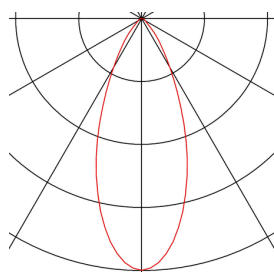

HELIA 60

pendant, LED, 3000K, round, white, flat canopy for recessed installation, 7.5W

With the HELIA 60 you have a recessed pendant with a puristic and clear design. This luminaire is available in black, white and brushed copper. With integrated 7.5 W warm-white premium LED. The luminaire is supplied with a 1.5 m connection lead / suspension. A separate 500mA constant current driver is required for operation.

TECHNICAL DATA

Item no.:	158401
Number of different light outlets	1
Secondary power / secondary voltage	500mA
Length	60 cm
Pendant length	150 cm
Diameter	3 cm
Installation diameter	6.8 cm
Installation depth	3 cm
Net weight	0.496 kg
Gross weight	0.748 kg
IP Code	IP 20
Safety class	III
Assembly	Recessed
Assembly details	Ceiling
Wattage	7.5 W
Lumen	550 lm
Colour temperature	3000 Kelvin
Beam angle	40 °
Color	white
CRI	90
LXXBXX data	L70B50
Maximum ambient temperature	30 °C