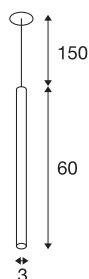

HELIA 60

pendant, LED, 3000K, round, white, flat canopy for recessed installation, 7.5W

With the HELIA 60 you have a recessed pendant with a puristic and clear design. This luminaire is available in black, white and brushed copper. With integrated 7.5 W warm-white premium LED. The luminaire is supplied with a 1.5 m connection lead / suspension. A separate 500mA constant current driver is required for operation.

TECHNICAL DATA

Item no.:	158401
Number of different light outlets	1
Secondary power / secondary voltage	500mA
Length	60 cm
Pendant length	150 cm
Diameter	3 cm
Installation diameter	6.8 cm
Installation depth	3 cm
Net weight	0.496 kg
Gross weight	0.748 kg
IP Code	IP 20
Safety class	III
Assembly	Recessed
Assembly details	Ceiling
Wattage	7.5 W
Lumen	550 lm
Colour temperature	3000 Kelvin
Beam angle	40 °
Color	white
CRI	90
LXXBXX data	L70B50
Maximum ambient temperature	30 °C

Light Source

916381	
--------	---

BIG WHITE Page	158
----------------	-----

Accessories

464091	LED DRIVER , 9VA, 500-mA, incl. strain relief
464144	LED DRIVER , 15W, 500-mA, incl. strain relief, dimmable