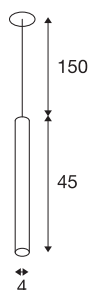

HELIA 40

pendant, LED, 3000K, round, black, flat canopy, 9W

With the HELIA 40 you have a recessed pendant with a puristic and clear design. This luminaire is available in black, white and brushed copper. With integrated 7.5 W warm-white premium LED. The luminaire is supplied with a 1.5 m connection lead / suspension. A separate 500mA constant current driver is required for operation.

TECHNICAL DATA

Item no.:	158410
Number of different light outlets	1
Secondary power / secondary voltage	500mA
Length	45 cm
Pendant length	150 cm
Diameter	4 cm
Installation diameter	6.8 cm
Installation depth	3 cm
Net weight	0.592 kg
Gross weight	0.808 kg
IP Code	IP 20
Safety class	III
Assembly	Recessed
Assembly details	Ceiling
Wattage	9 W
Lumen	700 lm
Colour temperature	3000 Kelvin
Beam angle	30 °
Color	black
CRI	90
LXXBXX data	L70B50
Maximum ambient temperature	30 °C

Light Source

916387	
--------	---

BIG WHITE Page	159
----------------	-----

Accessories

464091	LED DRIVER , 9VA, 500-mA, incl. strain relief
464144	LED DRIVER , 15W, 500-mA, incl. strain relief, dimmable