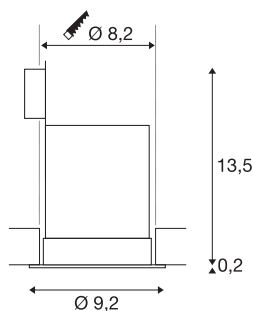

CONTONE

recessed fitting, LED, 2000-3000K, round, white, tiltable, 13W, including leaf springs

With the CONTONE recessed ceiling light you can set the lighting mood however you desire. When dimming the built-in premium COB LED module, the colour of light changes from 3000K to 2000K, which is the same effect as when dimming a filament lamp. The electrical connection is made directly to the 230V mains supply thanks to the built-in LED driver.

TECHNICAL DATA

Item no.:	161271
Primary nominal voltage	220-240V ~50/60Hz mA/V
Secondary power / secondary voltage	350mA
Height	13.7 cm
Diameter	9.2 cm
Installation diameter	8.2 cm
Installation depth	13.5 cm
Net weight	0.334 kg
Gross weight	0.414 kg
IP Code	IP 20
Safety class	II
Assembly	Recessed
Assembly details	Ceiling
Dimmable	Yes
Dimming technology	trailing edge
Wattage	15 W
Lumen	1000 lm
Colour temperature	3000/2000 Kelvin
Beam angle	30 °
Color	white
CRI	90
LXXBXX data	L70B50