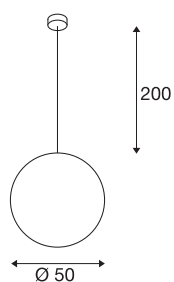

ROTOBALL 50

pendant, TC-TSE, silver-grey/white, Ø 50 cm, max. 24W

The spherical ROTOBALL 50, 240V pendant features a lamp shade made of temperature resistant plastic, optically complimented by a silver grey, steel mounting bracket. The voluminous lamp shade, coupled with a standard E27 holder for energy-saving lamps, provides even illumination characteristics. The package includes an appropriate ceiling plate. The ROTOBALL 50 pendant is thus ready for direct connection to the 230V mains supply.

TECHNICAL DATA

Item no.:	165400
Socket	E27
Number of sockets	1
Primary nominal voltage	220-240V ~50/60Hz mA/V
Pendant length	200 cm
Diameter	50 cm
Net weight	3.241 kg
Gross weight	5.166 kg
IP Code	IP 20
Safety class	I
Assembly	Surface
Assembly details	Ceiling
Wattage	24 W
Color	white
BIG WHITE Page	174