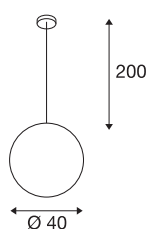

ROTOBALL 40

pendant, TC-(D,H,T,Q)SE, silver-grey/white, Ø 40 cm, max. 24W

The spherical ROTOBALL 40, 240V pendant features a lamp shade made of temperature resistant plastic, optically complimented by a silver grey, steel mounting bracket. The voluminous lamp shade, coupled with a standard E27 holder for energy-saving lamps, provides even illumination characteristics. The package includes an appropriate ceiling plate. The ROTOBALL 40 pendant is thus ready for direct connection to the 230V mains supply.

TECHNICAL DATA

Item no.:	165410
Socket	E27
Number of sockets	1
Primary nominal voltage	220-240V ~50/60Hz mA/V
Pendant length	200 cm
Diameter	40 cm
Net weight	2.393 kg
Gross weight	3.757 kg
IP Code	IP 20
Safety class	I
Assembly	Surface
Assembly details	Ceiling
Wattage	24 W
Color	grey
BIG WHITE Page	174