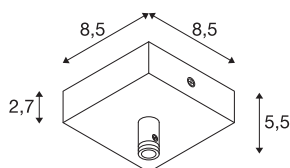

CEILING PLATE

for GLENOS, matt white, with strain relief

Ceiling plate for GLENOS pendant in matt white.

TECHNICAL DATA

Item no.:	210061
Nominal voltage	220-240V ~50/60Hz V
Length	8.5 cm
Width	8.5 cm
Height	2.7 cm
Net weight	0.206 kg
Gross weight	0.264 kg
IP Code	IP 20
Safety class	I
Assembly	Surface
Assembly details	Ceiling
Color	white
BIG WHITE Page	803