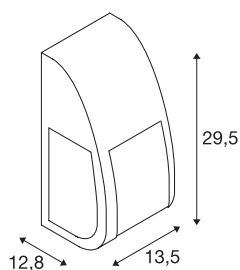

## KERAS ELT

outdoor wall and ceiling light, TC-TSE, IP54, anthracite, energy-saving lamp, max. 24W

Aluminium-made wall and ceiling light KERAS ELT with opalescent polycarbonate illumination surface. With protection class IP54, the luminaire is available in several colour versions and is suitable for outdoor use. The electrical connection is made directly to the 230V mains supply.

## TECHNICAL DATA

Item no.:	227176
Socket	E27
Number of sockets	1
Primary nominal voltage	220-240V ~50/60Hz mA/V
Width	13.5 cm
Height	29.5 cm
Depth	12.8 cm
Net weight	1.305 kg
Gross weight	1.567 kg
IP Code	IP 54
Safety class	I
Assembly	Surface
Assembly details	Ceiling, Wall
Wattage	25 W
Color	anthracite
BIG WHITE Page	661