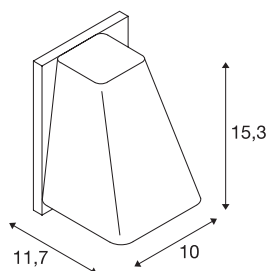

WALLYX

outdoor wall light, QPAR51, IP44, silver-grey, max. 50W

The elaborately designed wall light WALLYX allows the use of GU10 LED, energy-saving and halogen lamps by means of the housing's design. Thus, the luminaire is available in several colour versions meeting all lighting requirements. The electrical connection is made directly to the 230V mains supply. It is protection class IP44 and suitable for outdoor use.

TECHNICAL DATA

Item no.:	227194
Socket	GU10
Lamp	QPAR51
Number of sockets	1
Lamps included	No
Primary nominal voltage	220-240V ~50/60Hz mA/V
Width	10 cm
Height	15.3 cm
Depth	11.7 cm
Net weight	0.727 kg
Gross weight	0.896 kg
IP Code	IP 44
Safety class	I
Assembly	Surface
Assembly details	Wall
Wattage	50 W
Color	grey
BIG WHITE Page	647