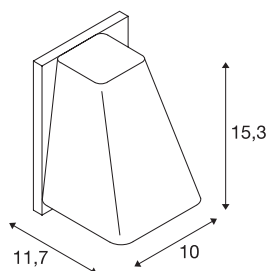

TECHNICAL DATA

Item no.:	227195
Socket	GU10
Lamp	QPAR51
Number of sockets	1
Lamps included	No
Primary nominal voltage	220-240V ~50/60Hz mA/V
Width	10 cm
Height	15.3 cm
Depth	11.7 cm
Net weight	0.704 kg
Gross weight	0.866 kg
IP Code	IP 44
Safety class	I
Assembly	Surface
Assembly details	Wall
Wattage	50 W
Color	anthracite
BIG WHITE Page	647