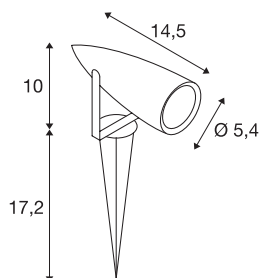

SYNA

outdoor spike luminaire, LED, 3000K, IP55, anthracite, 230V, 8.6W

The SYNA ground spike luminaire is available in several colour variants and comes with a powerful, warm-white 9 Watt LED fitted. The luminaire is made of aluminium and is connected using the supply cable incl. plug directly to the 230V mains supply. Thanks to its IP55 protection class, the luminaire is suitable for outdoor use.

TECHNICAL DATA

Item no.:	227505
Primary nominal voltage	220-240V ~50/60Hz mA/V
Length	14.5 cm
Length of earth spike	17.2 cm
Height	10 cm
Diameter	5.4 cm
Net weight	0.693 kg
Gross weight	0.744 kg
IP Code	IP 55
Safety class	I
Impact resistance class	IK04
Impact resistance	0,5 Joule
Assembly	Recessed
Assembly details	Ground
Wattage	9 W
Lumen	470 lm
Colour temperature	3000 Kelvin
Beam angle	50 °
Color	anthracite
CRI	80
LXXBXX data	L70B50
Minimum ambient temperature	-20 °C

Light Source

954801		Maximum ambient temperature	40 °C
		BIG WHITE Page	601