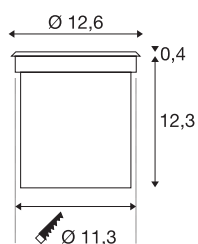

ROCCI 125

outdoor inground fitting, LED, 3000K, IP67, round, stainless steel 316, max. 6W

The inground fitting ROCCI 125 has a round stainless steel shade with a transparent glass cover and is fitted with a COB LED module. With protection class IP67, the luminaire is available with two shapes of shades and is suitable for outdoor use. The electrical connection is made directly to the 230V mains supply. A mounting pot is included in the delivery for simple assembly.

TECHNICAL DATA

Item no.:	227600
Primary nominal voltage	100-277V ~50/60Hz mA/V
Secondary power / secondary voltage	700mA
Diameter	12.6 cm
Depth	12.7 cm
Installation diameter	11.3 cm
Installation depth	12.3 cm
Net weight	0.924 kg
Gross weight	1.078 kg
IP Code	IP 67
Safety class	I
Impact resistance class	IK08
Impact resistance	5 Joule
Assembly	Recessed
Assembly details	Ground
Wattage	8.6 W
Lumen	580 lm
Colour temperature	3000 Kelvin
Beam angle	120 °
Color	stainless steel
LXXBXX data	L70B50
Minimum ambient temperature	-20 °C

Light Source

916530		Maximum ambient temperature	45 °C
		BIG WHITE Page	730