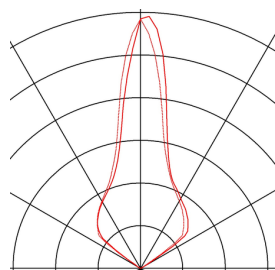

ROCCI 125

outdoor inground fitting, LED, 3000K, IP67, round, stainless steel 316, max. 6W

The inground fitting ROCCI 125 has a round stainless steel shade with a transparent glass cover and is fitted with a COB LED module. With protection class IP67, the luminaire is available with two shapes of shades and is suitable for outdoor use. The electrical connection is made directly to the 230V mains supply. A mounting pot is included in the delivery for simple assembly.

TECHNICAL DATA

Item no.:	227600
Primary nominal voltage	100-277V ~50/60Hz mA/V
Secondary power / secondary voltage	700mA
Diameter	12.6 cm
Depth	12.7 cm
Installation diameter	11.3 cm
Installation depth	12.3 cm
Net weight	0.924 kg
Gross weight	1.078 kg
IP Code	IP 67
Safety class	I
Impact resistance class	IK08
Impact resistance	5 Joule
Assembly	Recessed
Assembly details	Ground
Wattage	8.6 W
Lumen	580 lm
Colour temperature	3000 Kelvin
Beam angle	120 °
Color	stainless steel
LXXBXX data	L70B50
Minimum ambient temperature	-20 °C