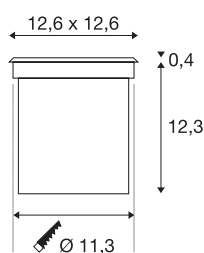

ROCCI 125

outdoor inground fitting, LED, 3000K, IP67, square, stainless steel 316, max. 6W

The inground fitting ROCCI 125 has a square stainless steel shade with a transparent glass cover and is fitted with a COB LED module. With protection class IP67, the luminaire is available with two shapes of shades and is suitable for outdoor use. The electrical connection is made directly to the 230V mains supply. A mounting pot is included in the delivery for simple assembly.

TECHNICAL DATA

Item no.:	227604
Primary nominal voltage	100-277V ~50/60Hz mA/V
Secondary power / secondary voltage	700mA
Length	12.6 cm
Width	12.6 cm
Depth	12.7 cm
Installation diameter	11.3 cm
Installation depth	12.3 cm
Net weight	1.019 kg
Gross weight	1.17 kg
IP Code	IP 67
Safety class	I
Impact resistance class	IK08
Impact resistance	5 Joule
Assembly	Recessed
Assembly details	Ground
Wattage	8.6 W
Lumen	580 lm
Colour temperature	3000 Kelvin
Beam angle	120 °
Color	stainless steel
LXXBXX data	L70B50