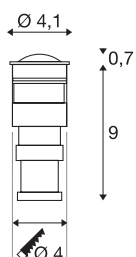

POWER TRAIL-LITE 42

outdoor inground fitting, LED, 3000K, IP67, round, stainless steel 316

The POWER TRAIL-LITE 42 is a recessed floor and wall light with a high-output PowerLED and is IP67 rated, which means it is suitable for use outdoors. Alternative models in different light colours and with round or square covers are available. For easy installation, a mounting box is included in the scope of delivery. The electrical connection uses the supply cable on a separately available 350 mA LED driver. This light contains integrated LED light bulbs.

TECHNICAL DATA

Item no.:	228332
Secondary power / secondary voltage	350mA
Diameter	4.1 cm
Depth	6.5 cm
Installation diameter	4 cm
Installation depth	9 cm
Net weight	0.296 kg
Gross weight	0.367 kg
IP Code	IP 67
Safety class	III
Impact resistance class	IK08
Assembly	Recessed
Assembly details	Ground,Wall
Wattage	1 W
Lumen	45 lm
Colour temperature	3000 Kelvin
Beam angle	60 °
Color	stainless steel
CRI	90
LXXBXX data	L70B50
Minimum ambient temperature	-20 °C
Maximum ambient temperature	40 °C