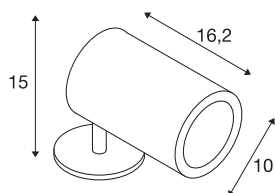

## HELIA

outdoor pathway and floor stand, LED, 3000K, round, anthracite, 15W, can be converted to a spike luminaire

The HELIA LED pathway luminaire is fitted with a powerful 15W high-voltage LED and comes in a warm-white colour of light. The luminaire is made of aluminium and is connected using the 3m supply cable with open cable ends directly to the 230V mains supply. Thanks to its IP55 protection class, the luminaire is suitable for outdoor use. This dimmable luminaire contains built-in LED lamps.

## TECHNICAL DATA

Item no.:	228555
Primary nominal voltage	220-240V ~50/60Hz mA/V
Secondary power / secondary voltage	700mA
Length	16.2 cm
Height	15 cm
Diameter	10 cm
Net weight	1.342 kg
Gross weight	1.525 kg
IP Code	IP 66
Safety class	I
Impact resistance class	IK04
Impact resistance	0,5 Joule
Assembly	Surface
Assembly details	Ceiling,Ground,Ground with Acc.,Wall
Dimmable	Yes
Dimming technology	trailing edge
Wattage	15 W
Lumen	1340 lm
Colour temperature	3000 Kelvin
Beam angle	50 °
Color	anthracite
CRI	80

## Accessories

BIG WHITE Page	599
----------------	-----

228560	EARTH SPIKE , for HE-LIA pathway and floor stand, stainless steel, 17 cm
--------	--