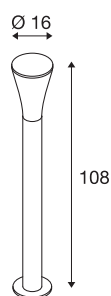

ALPHA CONE 100

outdoor bollard light, TC-(D,H,T,Q)SE, IP55, anthracite, Ø/H 7.3/108 cm, max. 24W

The aluminium-made floor stand of the ALPHA CONE 100 emits its light via one opalescent lamp head made from PC. With protection class IP55, it is suitable for outdoor use. As optional accessories for the colour and size versions available, we offer suitable earth spikes, concrete anchor sets, hanger bolt sets and a connection box for safe electrical connection within the round bollard. Connection is made to the 230V mains voltage.

TECHNICAL DATA

| | |
|-------------------------|--------------------------|
| Item no.: | 228925 |
| Socket | E27 |
| Number of sockets | 1 |
| Primary nominal voltage | 220-240V ~50/60Hz mA/V |
| Height | 108 cm |
| Diameter | 16 cm |
| Net weight | 1.76 kg |
| Gross weight | 2.837 kg |
| IP Code | IP 55 |
| Safety class | II |
| Assembly | Surface |
| Assembly details | Ground, Ground with Acc. |
| Wattage | 24 W |
| Color | anthracite |
| BIG WHITE Page | 557 |

Recommended lamp

| | |
|---------|--|
| 1005289 | T38 E27 , white LED light, 8W 3000K CRI90 240° |
| 1005307 | T45 E27 , white LED light, 13.5W 3000K CRI90 240° |

Accessories

| | |
|--------|---|
| 228712 | CONCRETE ANCHOR , for garden lights |
| 228722 | EARTH SPIKE , for gar- den luminaires, galvanis- ed steel |
| 228730 | CONNECTION BOX , 3-pin, IP68 |