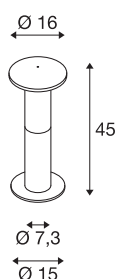

ALPA MUSHROOM 45

outdoor floor stand, TC-(D,H,T,Q)SE, IP55, stone-grey, Ø/H 16/40 cm, max. 24W

The aluminium-made floor stand of the ALPHA MUSHROOM 40 emits its light via one opalescent mushroom-shaped lamp head made from PC. With protection class IP55, it is suitable for outdoor use. As optional accessories for the colour and size versions available for the luminaire, we offer suitable earth spikes, concrete anchor sets, hanger bolt sets and a connection box for safe electrical connection within the round bollard. Connection is made to the 230V mains voltage.

TECHNICAL DATA

Item no.:	228935
Socket	E27
Number of sockets	1
Primary nominal voltage	220-240V ~50/60Hz mA/V
Height	40 cm
Diameter	16 cm
Net weight	0.95 kg
Gross weight	1.337 kg
IP Code	IP 55
Safety class	II
Assembly	Surface
Assembly details	Ground, Ground with Acc.
Wattage	24 W
Color	anthracite
BIG WHITE Page	557

Recommended lamp

1005289	T38 E27 , white LED light, 8W 3000K CRI90 240°
1005307	T45 E27 , white LED light, 13.5W 3000K CRI90 240°

Accessories

228712	CONCRETE ANCHOR , for garden lights
228722	EARTH SPIKE , for gar- den luminaires, galvanis- ed steel
228730	CONNECTION BOX , 3-pin, IP68