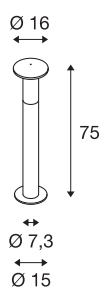

ALPHA MUSHROOM 75

outdoor floor stand, TC-(D,H,T,Q)SE, IP55, stone-grey, Ø/H 16/75 cm, max. 24W

The aluminium-made floor stand of the ALPHA MUSHROOM 75 emits its light via one opalescent mushroom-shaped lamp head made from PC. With protection class IP55, it is suitable for outdoor use. As optional accessories for the colour and size versions available, we offer suitable earth spikes, concrete anchor sets, hanger bolt sets and a connection box for safe electrical connection within the round bollard. Connection is made to the 230V mains voltage.

TECHNICAL DATA

Item no.:	228945
Socket	E27
Number of sockets	1
Primary nominal voltage	220-240V ~50/60Hz mA/V
Height	75 cm
Diameter	16 cm
Net weight	1.329 kg
Gross weight	2.009 kg
IP Code	IP 55
Safety class	II
Assembly	Surface
Assembly details	Ground, Ground with Acc.
Wattage	24 W
Color	anthracite
BIG WHITE Page	557

Recommended lamp

1005289	T38 E27 , white LED light, 8W 3000K CRI90 240°
1005307	T45 E27 , white LED light, 13.5W 3000K CRI90 240°

Accessories

228712	CONCRETE ANCHOR , for garden lights
228722	EARTH SPIKE , for gar- den luminaires, galvanis- ed steel
228730	CONNECTION BOX , 3-pin, IP68