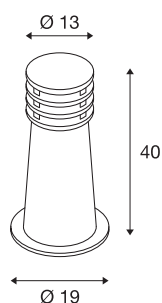

RUSTY 40

outdoor floor stand, TC-DSE, IP55, round, rusted steel, Ø/H 19/40 cm, max. 11W

The direct radiating floor stands of the RUSTY series convince by their exceptional rust look. This is achieved by a special chemical treatment of the FeCSi steel used, which produces a controlled rust layer on the surface, which protects the actual material from further corrosion. This makes the luminaires unique pieces and an absolutely special feature wherever they are installed. With protection class IP55, they are suitable for outdoor use. As an option an earth spike as well as a connection box for safe electrical connection are available within the bollard. The electrical connection of the versions available is made to the 230V mains supply.

TECHNICAL DATA

Item no.:	229020
Socket	E27
Number of sockets	1
Primary nominal voltage	220-240V ~50/60Hz mA/V
Height	40 cm
Diameter	19 cm
Net weight	8.396 kg
Gross weight	9.055 kg
IP Code	IP 55
Safety class	II
Assembly	Surface
Assembly details	Ground
Wattage	11 W
Color	rust
BIG WHITE Page	533

Recommended lamp

1005289	T38 E27 , white LED light, 8W 3000K CRI90 240°
1005290	T38 E27 , white LED light, 8W 4000K CRI90 240°

Accessories

228730	CONNECTION BOX , 3-pin, IP68
229022	EARTH SPIKE , for RUS- TY, galvanised steel, length 50cm