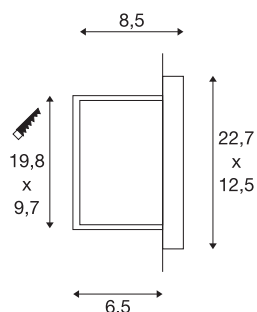

BRICK DOWNUNDER

outdoor recessed wall light, C35, IP44, silver-grey, max. 40W

Wall lamp made from aluminium with indirect and glare-free light emission. Rated IP44, the fitting is suitable for outdoor use. The electrical connection is made via 230V mains supply.

TECHNICAL DATA

Item no.:	229062
Socket	E14
Lamp	C35
Number of sockets	1
Lamps included	No
Primary nominal voltage	220-240V ~50/60Hz mA/V
Width	22.7 cm
Height	12.5 cm
Depth	8.5 cm
Installation length	9.7 cm
Installation width	19.8 cm
Installation depth	6.5 cm
Net weight	0.544 kg
Gross weight	0.629 kg
IP Code	IP 44
Safety class	I
Assembly	Recessed
Assembly details	Wall
Wattage	40 W
Color	grey
BIG WHITE Page	703

Recommended lamp

1005284	C35 E14 , transparent LED light, 4.2W 2700K CRI90 320°
1005285	C35 E14 , Frosted LED light, 4.2W 2700K CRI90 320°