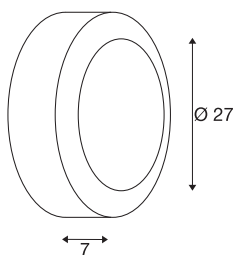

BULAN

outdoor wall and ceiling light, C35, IP44, round, white, frosted glass, max. 60W

Round and aluminium-made wall and ceiling light BULAN which is rated IP44 and thereby suitable for outdoor use. The frosted and glass-made light surface is surrounded by a painted housing. Available in different colour versions, the electrical connection is made directly to 230V mains supply.

TECHNICAL DATA

Item no.:	229071
Socket	E14
Lamp	C35
Number of sockets	1
Lamps included	No
Primary nominal voltage	220-240V ~50/60Hz mA/V
Height	7 cm
Diameter	27 cm
Net weight	1.536 kg
Gross weight	1.907 kg
IP Code	IP 44
Safety class	I
Assembly	Surface
Assembly details	Ceiling, Wall
Wattage	60 W
Color	white
BIG WHITE Page	691

Recommended lamp

1005284	C35 E14 , transparent LED light, 4.2W 2700K CRI90 320°
1005285	C35 E14 , Frosted LED light, 4.2W 2700K CRI90 320°