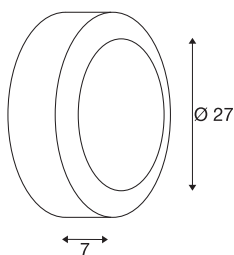

BULAN

outdoor wall and ceiling light, C35, IP44, round, silver-grey, frosted glass, max. 60W

Round and aluminium-made wall and ceiling light BULAN which is rated IP44 and thereby suitable for outdoor use. The frosted and glass-made light surface is surrounded by a painted housing. Available in different colour versions, the electrical connection is made directly to 230V mains supply.

TECHNICAL DATA

Item no.:	229072
Socket	E14
Lamp	C35
Number of sockets	1
Lamps included	No
Primary nominal voltage	220-240V ~50/60Hz mA/V
Height	7 cm
Diameter	27 cm
Net weight	1.574 kg
Gross weight	1.956 kg
IP Code	IP 44
Safety class	I
Assembly	Surface
Assembly details	Ceiling, Wall
Wattage	60 W
Color	grey
BIG WHITE Page	691

Recommended lamp

1005284	C35 E14 , transparent LED light, 4.2W 2700K CRI90 320°
1005285	C35 E14 , Frosted LED light, 4.2W 2700K CRI90 320°