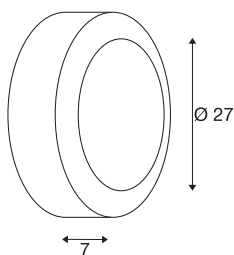

BULAN

outdoor wall and ceiling light, C35, IP44, round, anthracite, frosted glass, max. 60W

Round and aluminium-made wall and ceiling light BULAN which is rated IP44 and thereby suitable for outdoor use. The frosted and glass-made light surface is surrounded by a painted housing. Available in different colour versions, the electrical connection is made directly to 230V mains supply.

TECHNICAL DATA

Item no.:	229075
Socket	E14
Lamp	C35
Number of sockets	1
Lamps included	No
Primary nominal voltage	220-240V ~50/60Hz mA/V
Height	7 cm
Diameter	27 cm
Net weight	1.52 kg
Gross weight	1.878 kg
IP Code	IP 44
Safety class	I
Assembly	Surface
Assembly details	Ceiling, Wall
Wattage	60 W
Color	anthracite
BIG WHITE Page	691

Recommended lamp

1005284	C35 E14 , transparent LED light, 4.2W 2700K CRI90 320°
1005285	C35 E14 , Frosted LED light, 4.2W 2700K CRI90 320°