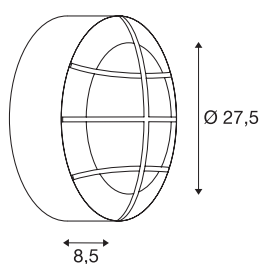

BULAN GRID

outdoor wall and ceiling light, TC-TSE, IP55, round, white, max. 50W

Round and aluminium-made wall and ceiling light BULAN GRID, which is rated IP55 and thereby suitable for outdoor use. The opalescent and PC-made illumination surface of the double-headed luminaire is protected by an even-coloured grid. The electrical connection of the luminaire, which comes in various colours, is made directly to the 230V mains supply.

TECHNICAL DATA

Item no.:	229081
Socket	E27
Number of sockets	2
Primary nominal voltage	220-240V ~50/60Hz mA/V
Height	8.5 cm
Diameter	27.5 cm
Net weight	1.306 kg
Gross weight	1.608 kg
IP Code	IP 44
Safety class	I
Assembly	Surface
Assembly details	Ceiling, Wall
Wattage	25 W
Color	white
BIG WHITE Page	691