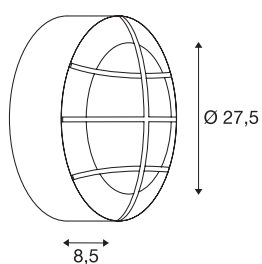

BULAN GRID

outdoor wall and ceiling light, A60, IP55, round, anthracite, max. 50W, PC cover

Round and aluminium-made wall and ceiling light BULAN GRID, which is rated IP55 and thereby suitable for outdoor use. The opalescent and PC-made illumination surface of the double-headed luminaire is protected by an even-coloured grid. The electrical connection of the luminaire, which comes in various colours, is made directly to the 230V mains supply.

TECHNICAL DATA

Item no.:	229085
Socket	E27
Number of sockets	2
Primary nominal voltage	220-240V ~50/60Hz mA/V
Height	8.5 cm
Diameter	27.5 cm
Net weight	1.315 kg
Gross weight	1.603 kg
IP Code	IP 44
Safety class	I
Assembly	Surface
Assembly details	Ceiling, Wall
Wattage	25 W
Color	anthracite
BIG WHITE Page	691