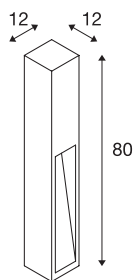

## RUSTY SLOT 80

outdoor floor stand, TC-DSE, IP44, rusted steel, L/W/H  
12/12/80 cm, max. 11W

The indirectly radiating floor stands of the RUSTY SLOT series convince by their exceptional rust look. This is achieved by a special chemical treatment of the FeCSi steel used. This makes the luminaire a unique piece and an absolutely special feature wherever they are installed. It is suitable for use outdoors thanks to its IP44 protection class. As an option, an earth spike and a connection box for safe electrical connection are available within the square bollard. The connection of the two versions available is made to the 230V mains supply.

## TECHNICAL DATA

|                         |                        |
|-------------------------|------------------------|
| Item no.:               | 229411                 |
| Socket                  | E27                    |
| Number of sockets       | 1                      |
| Primary nominal voltage | 220-240V ~50/60Hz mA/V |
| Length                  | 12 cm                  |
| Width                   | 12 cm                  |
| Height                  | 80 cm                  |
| Net weight              | 14.448 kg              |
| Gross weight            | 18.078 kg              |
| IP Code                 | IP 44                  |
| Safety class            | II                     |
| Assembly                | Surface                |
| Assembly details        | Ground                 |
| Wattage                 | 11 W                   |
| Color                   | rust                   |
| BIG WHITE Page          | 525                    |