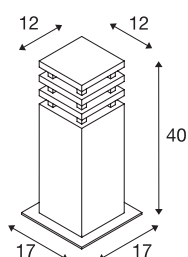

RUSTY SQUARE 40

outdoor floor stand, TC-DSE, IP55, square, rusted steel, L/W/H 12/12/40 cm, max. 11W

The directly radiating floor stands of the RUSTY SQUARE series convince by their exceptional rust look. This is achieved by a special chemical treatment of the FeCSI steel used, which produces a controlled rust layer on the surface, which protects the actual material from further corrosion. This makes the luminaires unique pieces and an absolutely special feature wherever they are installed. With protection class IP55, they are suitable for outdoor use. As an option an earth spike as well as a connection box for safe electrical connection are available within the bollard. The electrical connection of the versions available is made to the 230V mains supply.

TECHNICAL DATA

Item no.:	229420
Socket	E27
Number of sockets	1
Primary nominal voltage	220-240V ~50/60Hz mA/V
Length	12 cm
Width	12 cm
Height	40 cm
Net weight	12.056 kg
Gross weight	12.702 kg
IP Code	IP 55
Safety class	II
Assembly	Surface
Assembly details	Ground
Wattage	11 W
Color	rust
BIG WHITE Page	529

Recommended lamp

1005289	T38 E27 , white LED light, 8W 3000K CRI90 240°
1005290	T38 E27 , white LED light, 8W 4000K CRI90 240°

Accessories

228730	CONNECTION BOX , 3-pin, IP68
229422	Earth spike , galvanised steel, 50 cm