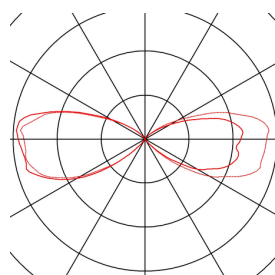

RUSTY SQUARE 40

outdoor floor stand, TC-DSE, IP55, square, rusted steel, L/W/H 12/12/40 cm, max. 11W

The directly radiating floor stands of the RUSTY SQUARE series convince by their exceptional rust look. This is achieved by a special chemical treatment of the FeCSI steel used, which produces a controlled rust layer on the surface, which protects the actual material from further corrosion. This makes the luminaires unique pieces and an absolutely special feature wherever they are installed. With protection class IP55, they are suitable for outdoor use. As an option an earth spike as well as a connection box for safe electrical connection are available within the bollard. The electrical connection of the versions available is made to the 230V mains supply.

TECHNICAL DATA

Item no.:	229420
Socket	E27
Number of sockets	1
Primary nominal voltage	220-240V ~50/60Hz mA/V
Length	12 cm
Width	12 cm
Height	40 cm
Net weight	12.056 kg
Gross weight	12.702 kg
IP Code	IP 55
Safety class	II
Assembly	Surface
Assembly details	Ground
Wattage	11 W
Color	rust
BIG WHITE Page	529