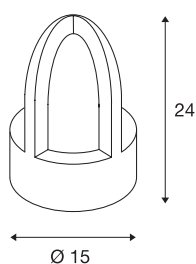

RUSTY CONE

outdoor floor stand, C35, round, rusted steel, Ø/H 15/24 cm, max. 40W, IP54

The directly radiating floor stands of the RUSTY CONE series convince by their exceptional rust look. This is achieved by a special chemical treatment of the FeCSi steel used, which produces a controlled rust layer on the surface, which protects the actual material from further corrosion. This makes the luminaires unique pieces and an absolutely special feature wherever they are installed. With protection class IP55, they are suitable for outdoor use. As an option an earth spike as well as a connection box for safe electrical connection are available within the bollard. The electrical connection of the versions available is made to the 230V mains supply.

TECHNICAL DATA

Item no.:	229430
Socket	E14
Lamp	C35
Number of sockets	1
Lamps included	No
Primary nominal voltage	220-240V ~50/60Hz mA/V
Height	24 cm
Diameter	15 cm
Net weight	7.88 kg
Gross weight	8.293 kg
IP Code	IP 54
Safety class	I
Assembly	Surface
Assembly details	Ground
Wattage	40 W
Color	rust
BIG WHITE Page	530