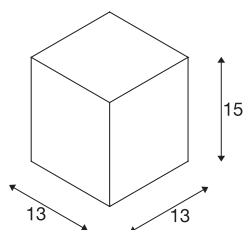

## BIG THEO

outdoor ceiling light, QPAR111, IP44, square, silver-grey, max. 75W

The ceiling light of the BIG THEO series is made from aluminium and glass, which covers the lamp. It is suitable for use outdoors thanks to its IP44 protection class. The electrical connection of the luminaire, which comes in various colours, is directly to the 230V mains supply. The BIG THEO series includes alternative wall and ceiling lights with different sockets and can therefore be used universally.

## TECHNICAL DATA

Item no.:	229554
Socket	GU10
Lamp	QPAR111
Number of sockets	1
Lamps included	No
Primary nominal voltage	220-240V ~50/60Hz mA/V
Length	13 cm
Width	13 cm
Height	15 cm
Net weight	1.005 kg
Gross weight	1.181 kg
IP Code	IP 44
Safety class	I
Assembly	Surface
Assembly details	Ceiling
Wattage	75 W
Color	grey
BIG WHITE Page	674