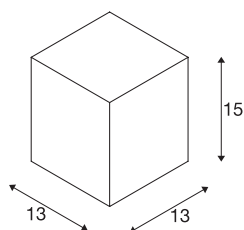

BIG THEO

outdoor ceiling light, QPAR111, IP44, square, anthracite, max. 75W

The ceiling light of the BIG THEO series is made from aluminium and glass, which covers the lamp. It is suitable for use outdoors thanks to its IP44 protection class. The electrical connection of the luminaire, which comes in various colours, is directly to the 230V mains supply. The BIG THEO series includes alternative wall and ceiling lights with different sockets and can therefore be used universally.

TECHNICAL DATA

Item no.:	229555
Socket	GU10
Lamp	QPAR111
Number of sockets	1
Lamps included	No
Primary nominal voltage	220-240V ~50/60Hz mA/V
Length	13 cm
Width	13 cm
Height	15 cm
Net weight	1.005 kg
Gross weight	1.184 kg
IP Code	IP 44
Safety class	I
Assembly	Surface
Assembly details	Ceiling
Wattage	75 W
Color	anthracite
BIG WHITE Page	674