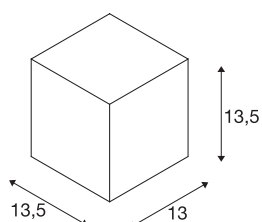

BIG THEO WALL

outdoor wall light, QPAR111, IP44, square, anthracite, max. 75W

Wall light of the BIG THEO series is made from aluminium and glass, which covers the lamp. It is suitable for use outdoors thanks to its IP44 protection class. The electrical connection of the luminaire, which comes in various colours, is directly to the 230V mains supply. The BIG THEO series includes alternative wall and ceiling lights with different sockets and can therefore be used universally.

TECHNICAL DATA

Item no.:	229565
Socket	GU10
Lamp	QPAR111
Number of sockets	1
Lamps included	No
Number of different light outlets	1
Primary nominal voltage	220-240V ~50/60Hz mA/V
Width	13 cm
Height	13.5 cm
Depth	13.5 cm
Net weight	1.027 kg
Gross weight	1.178 kg
IP Code	IP 44
Safety class	I
Assembly	Surface
Wattage	75 W
Color	anthracite
BIG WHITE Page	621