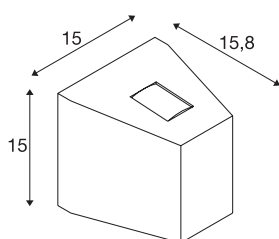

OUT BEAM

outdoor wall light, LED, 3000K, beam up/flood down, silver-grey, IP44

The OUT BEAM series LED wall light, available in single-headed and double-headed versions, was designed especially as an architectural accent illumination. The LED light sources lie opposite each other and are covered by glass, they produce a narrow and a wide beam respectively and thus create the special up/down effect. Thanks to its IP44 protection class, the luminaire is suitable for outdoor use. The electrical connection of the luminaire is made directly to the 230V mains supply thanks to the built-in LED driver. The OUT BEAM series also includes wall lights for halogen lamps.

TECHNICAL DATA

Item no.:	229664
Number of different light outlets	2
Primary nominal voltage	220-240V ~50/60Hz mA/V
Secondary power / secondary voltage	500mA
Width	15 cm
Height	15 cm
Depth	15.8 cm
Net weight	1.539 kg
Gross weight	1.751 kg
IP Code	IP 44
Safety class	I
Assembly	Surface
Assembly details	Wall
Wattage	18 W
Lumen	740 lm
Colour temperature	3000 Kelvin
Beam angle	80 °
Color	grey
CRI	80
LXXBXX data	L70B50
Minimum ambient temperature	-20 °C
Maximum ambient temperature	35 °C