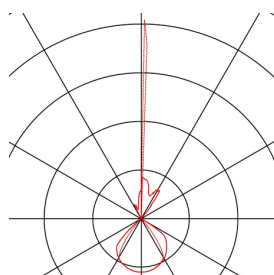

OUT BEAM

outdoor wall light, LED, 3000K, beam up/flood down, silver-grey, IP44

The OUT BEAM series LED wall light, available in single-headed and double-headed versions, was designed especially as an architectural accent illumination. The LED light sources lie opposite each other and are covered by glass, they produce a narrow and a wide beam respectively and thus create the special up/down effect. Thanks to its IP44 protection class, the luminaire is suitable for outdoor use. The electrical connection of the luminaire is made directly to the 230V mains supply thanks to the built-in LED driver. The OUT BEAM series also includes wall lights for halogen lamps.

TECHNICAL DATA

Item no.:	229664
Number of different light outlets	2
Primary nominal voltage	220-240V ~50/60Hz mA/V
Secondary power / secondary voltage	500mA
Width	15 cm
Height	15 cm
Depth	15.8 cm
Net weight	1.539 kg
Gross weight	1.751 kg
IP Code	IP 44
Safety class	I
Assembly	Surface
Assembly details	Wall
Wattage	18 W
Lumen	740 lm
Colour temperature	3000 Kelvin
Beam angle	80 °
Color	grey
CRI	80
LXXBXX data	L70B50
Minimum ambient temperature	-20 °C
Maximum ambient temperature	35 °C