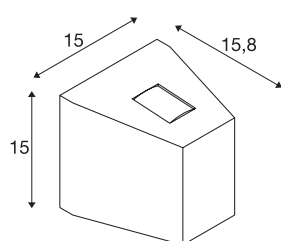

OUT-BEAM

outdoor wall light, LED, 3000K, beam up/flood down, anthracite

The OUT BEAM series LED wall light, available in single-headed and double-headed versions, was designed especially as an architectural accent illumination. The LED light sources lie opposite each other and are covered by glass, they produce a narrow and a wide beam respectively and thus create the special up/down effect. Thanks to its IP44 protection class, the luminaire is suitable for outdoor use. The electrical connection of the luminaire is made directly to the 230V mains supply thanks to the built-in LED driver. The OUT BEAM series also includes wall lights for halogen lamps.

TECHNICAL DATA

Item no.:	229665
Number of different light outlets	2
Primary nominal voltage	220-240V ~50/60Hz mA/V
Secondary power / secondary voltage	500mA
Width	15 cm
Height	15 cm
Depth	15.8 cm
Net weight	1.556 kg
Gross weight	1.779 kg
IP Code	IP 44
Safety class	I
Assembly	Surface
Assembly details	Wall
Wattage	18 W
Lumen	740 lm
Colour temperature	3000 Kelvin
Beam angle	80 °
Color	anthracite
CRI	80
LXXBXX data	L70B50
Minimum ambient temperature	-20 °C
Maximum ambient temperature	35 °C