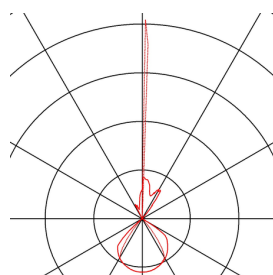

OUT-BEAM

outdoor wall light, LED, 3000K, beam up/flood down, anthracite

The OUT BEAM series LED wall light, available in single-headed and double-headed versions, was designed especially as an architectural accent illumination. The LED light sources lie opposite each other and are covered by glass, they produce a narrow and a wide beam respectively and thus create the special up/down effect. Thanks to its IP44 protection class, the luminaire is suitable for outdoor use. The electrical connection of the luminaire is made directly to the 230V mains supply thanks to the built-in LED driver. The OUT BEAM series also includes wall lights for halogen lamps.

TECHNICAL DATA

Item no.:	229665
Number of different light outlets	2
Primary nominal voltage	220-240V ~50/60Hz mA/V
Secondary power / secondary voltage	500mA
Width	15 cm
Height	15 cm
Depth	15.8 cm
Net weight	1.556 kg
Gross weight	1.779 kg
IP Code	IP 44
Safety class	I
Assembly	Surface
Assembly details	Wall
Wattage	18 W
Lumen	740 lm
Colour temperature	3000 Kelvin
Beam angle	80 °
Color	anthracite
CRI	80
LXXBXX data	L70B50
Minimum ambient temperature	-20 °C
Maximum ambient temperature	35 °C