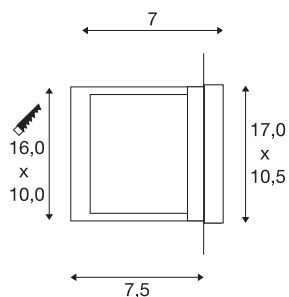

BRICK DOWNUNDER

outdoor recessed wall light, LED, 3000K, IP54, rectangular, silver-grey

Made from aluminium and equipped with powerful SMD LED recessed wall luminaire with indirect, glare-free light output. Rated IP54 it is suitable for outdoor use. Available in different colour versions, the electrical connection is made directly to 230V mains supply. For simplified mounting, a suitable installation housing is included. This luminaire contains built-in LED lamps.

TECHNICAL DATA

Item no.:	229702
Primary nominal voltage	220-240V ~50/60Hz mA/V
Width	17 cm
Height	10.5 cm
Depth	7 cm
Installation length	10 cm
Installation width	16 cm
Installation depth	7.5 cm
Net weight	0.864 kg
Gross weight	0.957 kg
IP Code	IP 54
Safety class	I
Assembly	Recessed
Assembly details	Wall
Wattage	1.4 W
Lumen	30 lm
Colour temperature	3000 Kelvin
Color	grey
LXXBXX data	L70B50
Minimum ambient temperature	0 °C
Maximum ambient temperature	45 °C
BIG WHITE Page	703