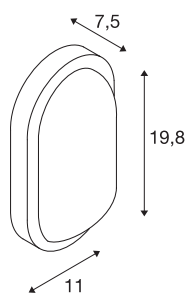

TERANG 2

outdoor wall and ceiling light, LED, 3000K, IP44, oval, white, max. 11W

A new interpretation of the classical construction luminaires for wall and ceiling mounting with a pre-installed powerful LED module. Available with housing colours of white, silver-grey, anthracite and rust, the TERANG 2 XL has frosted round glass, which guarantees homogeneous distribution of its light. With protection class IP44, this luminaire is also designed for use outdoors. Thanks to its pre-installed LED driver, the TERANG 2 is ready for direct connection to a 230V mains supply.

TECHNICAL DATA

Item no.:	229931
Primary nominal voltage	220-240V ~50/60Hz mA/V
Width	19.8 cm
Height	11 cm
Depth	7.5 cm
Net weight	0.457 kg
Gross weight	0.557 kg
IP Code	IP 44
Safety class	I
Impact resistance class	IK03
Impact resistance	0,2 Joule
Assembly	Surface
Assembly details	Ceiling, Wall
Wattage	11 W
Lumen	830 lm
Colour temperature	3000 Kelvin
Beam angle	120 °
Color	white
LXXBXX data	L70B50
Minimum ambient temperature	0 °C
Maximum ambient temperature	45 °C
BIG WHITE Page	692