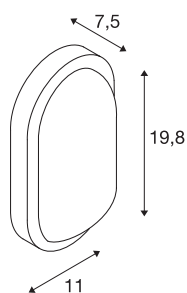

## TERANG 2

outdoor wall and ceiling light, LED, 3000K, IP44, oval, anthracite, 11W

A new interpretation of the classical construction luminaires for wall and ceiling mounting with a pre-installed powerful LED module. Available with housing colours of white, silver-grey, anthracite and rust, the TERANG 2 XL has frosted round glass, which guarantees homogeneous distribution of its light. With protection class IP44, this luminaire is also designed for use outdoors. Thanks to its pre-installed LED driver, the TERANG 2 is ready for direct connection to a 230V mains supply.

## TECHNICAL DATA

Item no.:	229935
Primary nominal voltage	220-240V ~50/60Hz mA/V
Width	19.8 cm
Height	11 cm
Depth	7.5 cm
Net weight	0.458 kg
Gross weight	0.551 kg
IP Code	IP 44
Safety class	I
Impact resistance class	IK03
Impact resistance	0,2 Joule
Assembly	Surface
Assembly details	Ceiling, Wall
Wattage	11 W
Lumen	830 lm
Colour temperature	3000 Kelvin
Beam angle	120 °
Color	anthracite
LXXBXX data	L70B50
Minimum ambient temperature	0 °C
Maximum ambient temperature	45 °C
BIG WHITE Page	692