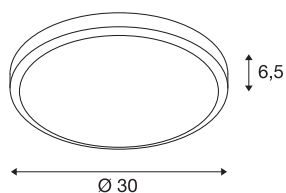

## AINOS

ceiling light, LED, 3000K, round, white

SLV AINOS robust, water-proof surface mounted solution, comes with or without a sensor. Round wall and ceiling light made of aluminium. Thanks to its IP44 protection class it is suitable for outdoor use. The opal light area has an 18W LED underneath it and is surrounded by the lacquered housing. The luminaire comes in several colour versions and is connected directly to the 230V mains supply thanks to its built-in LED driver.

## TECHNICAL DATA

Item no.:	229961
Number of different light outlets	1
Primary nominal voltage	220-240V ~50/60Hz mA/V
Secondary power / secondary voltage	500mA
Height	6.5 cm
Diameter	30 cm
Net weight	1.522 kg
Gross weight	1.702 kg
IP Code	IP 44
Safety class	I
Impact resistance	0,2 Joule
Assembly	Surface
Assembly details	Ceiling, Wall
Wattage	21 W
Lumen	1430 lm
Colour temperature	3000 Kelvin
Beam angle	120 °
Color	white
CRI	80
LXXBXX data	L70B50
Ambient temperature	45 °C
BIG WHITE Page	688